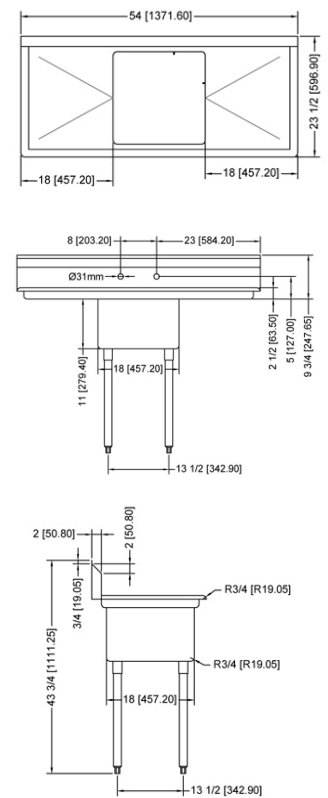

## POT SINK - 18" x 18" x 11" ONE TUB SINK

### ONE TUB SINK WITHOUT DRAIN BOARD

### TECHNICAL SPECIFICATION

ITEM NUMBER	DESCRIPTION	DIMENSIONS OF SINK	DRAIN BOARD	OVERALL DIMENSIONS	WEIGHT
22112	One tub sink with corner drain	18" x 18" x 11"	N/A	23" x 23 1/2" x 44"	32 lbs./ 14.5 kg
43761	One tub sink with center drain	457 x 457 x 279.4 mm	N/A	584 x 597 x 1117.6 mm	32 lbs./ 14.5 kg
25247	One tub sink with corner drain	18" x 18" x 11"	Left	38 1/2" x 23 1/2" x 44"	60 lbs./ 27 kg
43760	One tub sink with center drain	457 x 457 x 279.4 mm			
25248	One tub sink with corner drain	18" x 18" x 11" /	Right	38 1/2" x 23 1/2" x 44"	60 lbs./ 27 kg
43762	One tub sink with center drain	457 x 457 x 279.4 mm			
25249	One tub sink with corner drain	18" x 18" x 11"	2	54" x 23 1/2" x 44"	69 lbs./ 31.3 kg
43759	One tub sink with center drain	457 x 457 x 279.4 mm			

### TECHNICAL SPECIFICATION

ITEM NUMBER	DESCRIPTION	DIMENSIONS OF SINK	DRAIN BOARD	OVERALL DIMENSIONS	WEIGHT
22118	One tub sink with corner drain	24" x 24" x 14"/ 609.6 x 609.6 x 355.6 mm	N/A	29" x 29 1/2" x 44"/ 736.6 x 749 x 1117.6 mm	45 lbs./ 20 kg
43783	One tub sink with center drain				
25253	One tub sink with corner drain	24" x 24" x 14"/ 609.6 x 609.6 x 355.6 mm	Left	50 1/2" x 29 1/2" x 44"/ 1282.7 x 749 x 1117.6 mm	75 lbs./ 30 kg
41855	One tub sink with center drain				
25254	One tub sink with corner drain	24" x 24" x 14"/ 609.6 x 609.6 x 355.6 mm	Right	50 1/2" x 29 1/2" x 44"/ 1282.7 x 749 x 1117.6 mm	75 lbs./ 30 kg
43784	One tub sink with center drain				
25255	One tub sink with corner drain	24" x 24" x 14"/ 609.6 x 609.6 x 355.6 mm	2	72" x 29 1/2" x 44"/ 1829 x 749 x 1117.6 mm	75 lbs./ 30 kg
43785	One tub sink with center drain				