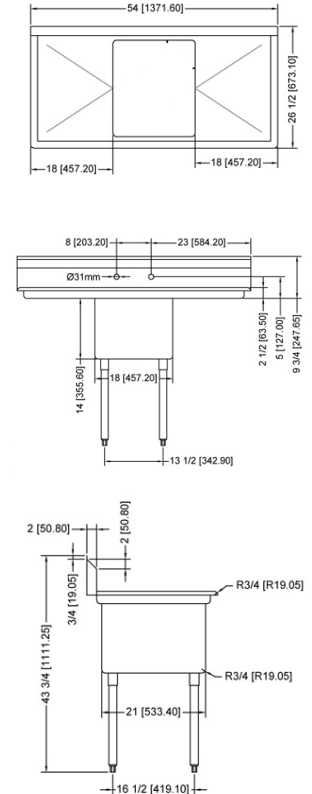

### TECHNICAL SPECIFICATION

ITEM NUMBER	DESCRIPTION	DIMENSIONS OF SINK	DRAIN BOARD	OVERALL DIMENSIONS	WEIGHT
22112	One tub sink with corner drain	18" x 18" x 11"	N/A	23" x 23 1/2" x 44"	32 lbs./ 14.5 kg
43761	One tub sink with center drain	457 x 457 x 279.4 mm	N/A	584 x 597 x 1117.6 mm	32 lbs./ 14.5 kg
25247	One tub sink with corner drain	18" x 18" x 11"	Left	38 1/2" x 23 1/2" x 44"	60 lbs./ 27 kg
43760	One tub sink with center drain	457 x 457 x 279.4 mm			
25248	One tub sink with corner drain	18" x 18" x 11" /	Right	38 1/2" x 23 1/2" x 44"	60 lbs./ 27 kg
43762	One tub sink with center drain	457 x 457 x 279.4 mm			
25249	One tub sink with corner drain	18" x 18" x 11"	2	54" x 23 1/2" x 44"	69 lbs./ 31.3 kg
43759	One tub sink with center drain	457 x 457 x 279.4 mm			

## POT SINK - 18" x 21" x 14" ONE TUB SINK

**ONE TUB SINK WITHOUT DRAIN BOARD**

**ONE TUB SINK WITH LEFT DRAIN BOARD**

**ONE TUB SINK WITH RIGHT DRAIN BOARD**

**ONE TUB SINK WITH TWO DRAIN BOARD**

### TECHNICAL SPECIFICATION

ITEM NUMBER	DESCRIPTION	DIMENSIONS OF SINK	DRAIN BOARD	OVERALL DIMENSIONS	WEIGHT
25262	One tub sink with corner drain	18" x 21" x 14"/ 457 x 533 x 355.6 mm	N/A	23" x 26 1/2" x 44"/ 584 x 673 x 1117.6 mm	53 lbs./ 24 kg
43772	One tub sink with center drain				
25263	One tub sink with corner drain	18" x 21" x 14"/ 457 x 533 x 355.6 mm	Left	38 1/2" x 26 1/2" x 44"/ 978 x 673 x 1117.6 mm	62 lbs./ 28 kg
43771	One tub sink with center drain				
25264	One tub sink with corner drain	18" x 21" x 14"/ 457 x 533 x 355.6 mm	Right	38 1/2" x 26 1/2" x 44"/ 978 x 673 x 1117.6 mm	62 lbs./ 28 kg
43773	One tub sink with center drain				
25265	One tub sink with corner drain	18" x 21" x 14"/ 457 x 533 x 355.6 mm	2	54" x 26 1/2" x 44"/ 1371.6 x 673 x 1117.6 mm	71 lbs./ 32 kg
43774	One tub sink with center drain				