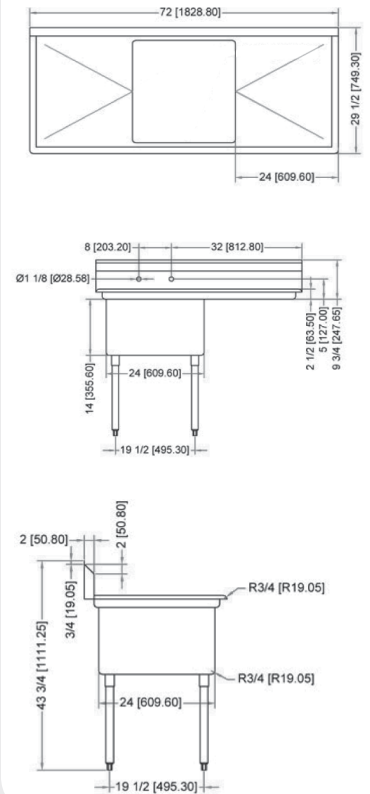

### TECHNICAL SPECIFICATION

ITEM NUMBER	DESCRIPTION	DIMENSIONS OF SINK	DRAIN BOARD	OVERALL DIMENSIONS	WEIGHT
25262	One tub sink with corner drain	18" x 21" x 14"/ 457 x 533 x 355.6 mm	N/A	23" x 26 1/2" x 44"/ 584 x 673 x 1117.6 mm	53 lbs./ 24 kg
43772	One tub sink with center drain				
25263	One tub sink with corner drain	18" x 21" x 14"/ 457 x 533 x 355.6 mm	Left	38 1/2" x 26 1/2" x 44"/ 978 x 673 x 1117.6 mm	62 lbs./ 28 kg
43771	One tub sink with center drain				
25264	One tub sink with corner drain	18" x 21" x 14"/ 457 x 533 x 355.6 mm	Right	38 1/2" x 26 1/2" x 44"/ 978 x 673 x 1117.6 mm	62 lbs./ 28 kg
43773	One tub sink with center drain				
25265	One tub sink with corner drain	18" x 21" x 14"/ 457 x 533 x 355.6 mm	2	54" x 26 1/2" x 44"/ 1371.6 x 673 x 1117.6 mm	71 lbs./ 32 kg
43774	One tub sink with center drain				

## POT SINK - 24" x 24" x 14" ONE TUB SINK

### ONE TUB SINK WITHOUT DRAIN BOARD

### TECHNICAL SPECIFICATION

ITEM NUMBER	DESCRIPTION	DIMENSIONS OF SINK	DRAIN BOARD	OVERALL DIMENSIONS	WEIGHT
22118	One tub sink with corner drain	24" x 24" x 14"/ 609.6 x 609.6 x 355.6 mm	N/A	29" x 29 1/2" x 44"/ 736.6 x 749 x 1117.6 mm	45 lbs./ 20 kg
43783	One tub sink with center drain				
25253	One tub sink with corner drain	24" x 24" x 14"/ 609.6 x 609.6 x 355.6 mm	Left	50 1/2" x 29 1/2" x 44"/ 1282.7 x 749 x 1117.6 mm	75 lbs./ 30 kg
41855	One tub sink with center drain				
25254	One tub sink with corner drain	24" x 24" x 14"/ 609.6 x 609.6 x 355.6 mm	Right	50 1/2" x 29 1/2" x 44"/ 1282.7 x 749 x 1117.6 mm	75 lbs./ 30 kg
43784	One tub sink with center drain				
25255	One tub sink with corner drain	24" x 24" x 14"/ 609.6 x 609.6 x 355.6 mm	2	72" x 29 1/2" x 44"/ 1829 x 749 x 1117.6 mm	75 lbs./ 30 kg
43785	One tub sink with center drain				