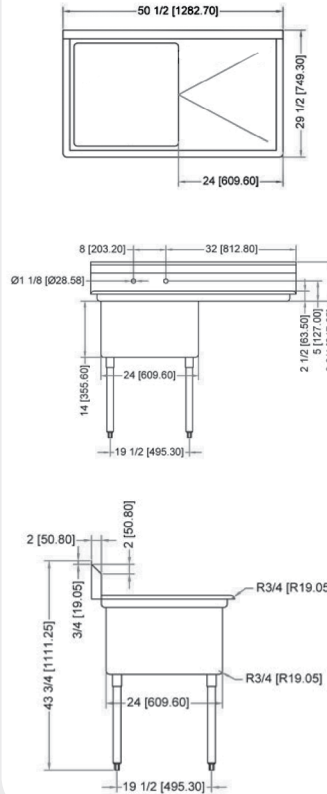

ONE TUB SINK WITH RIGHT DRAIN BOARD