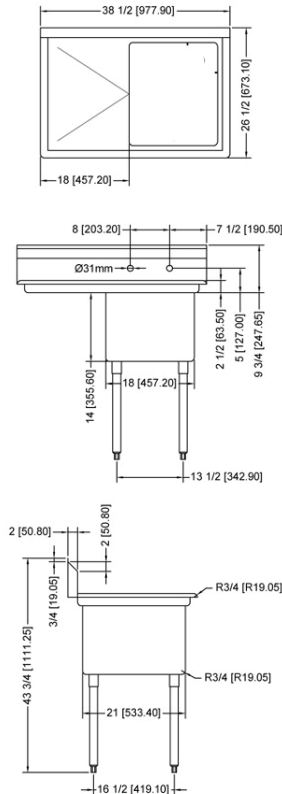

### TECHNICAL SPECIFICATION

ITEM NUMBER	DESCRIPTION	DIMENSIONS OF SINK	DRAIN BOARD	OVERALL DIMENSIONS	WEIGHT
22112	One tub sink with corner drain	18" x 18" x 11"	N/A	23" x 23 1/2" x 44"	32 lbs./ 14.5 kg
43761	One tub sink with center drain	457 x 457 x 279.4 mm	N/A	584 x 597 x 1117.6 mm	32 lbs./ 14.5 kg
25247	One tub sink with corner drain	18" x 18" x 11"	Left	38 1/2" x 23 1/2" x 44"	60 lbs./ 27 kg
43760	One tub sink with center drain	457 x 457 x 279.4 mm			
25248	One tub sink with corner drain	18" x 18" x 11" /	Right	38 1/2" x 23 1/2" x 44"	60 lbs./ 27 kg
43762	One tub sink with center drain	457 x 457 x 279.4 mm			
25249	One tub sink with corner drain	18" x 18" x 11"	2	54" x 23 1/2" x 44"	69 lbs./ 31.3 kg
43759	One tub sink with center drain	457 x 457 x 279.4 mm			

## POT SINK - 18" x 21" x 14" ONE TUB SINK

**ONE TUB SINK WITHOUT DRAIN BOARD**

**ONE TUB SINK WITH LEFT DRAIN BOARD**

**ONE TUB SINK WITH RIGHT DRAIN BOARD**

**ONE TUB SINK WITH TWO DRAIN BOARD**

### TECHNICAL SPECIFICATION

ITEM NUMBER	DESCRIPTION	DIMENSIONS OF SINK	DRAIN BOARD	OVERALL DIMENSIONS	WEIGHT
25262	One tub sink with corner drain	18" x 21" x 14"/ 457 x 533 x 355.6 mm	N/A	23" x 26 1/2" x 44"/ 584 x 673 x 1117.6 mm	53 lbs./ 24 kg
43772	One tub sink with center drain				
25263	One tub sink with corner drain	18" x 21" x 14"/ 457 x 533 x 355.6 mm	Left	38 1/2" x 26 1/2" x 44"/ 978 x 673 x 1117.6 mm	62 lbs./ 28 kg
43771	One tub sink with center drain				
25264	One tub sink with corner drain	18" x 21" x 14"/ 457 x 533 x 355.6 mm	Right	38 1/2" x 26 1/2" x 44"/ 978 x 673 x 1117.6 mm	62 lbs./ 28 kg
43773	One tub sink with center drain				
25265	One tub sink with corner drain	18" x 21" x 14"/ 457 x 533 x 355.6 mm	2	54" x 26 1/2" x 44"/ 1371.6 x 673 x 1117.6 mm	71 lbs./ 32 kg
43774	One tub sink with center drain				