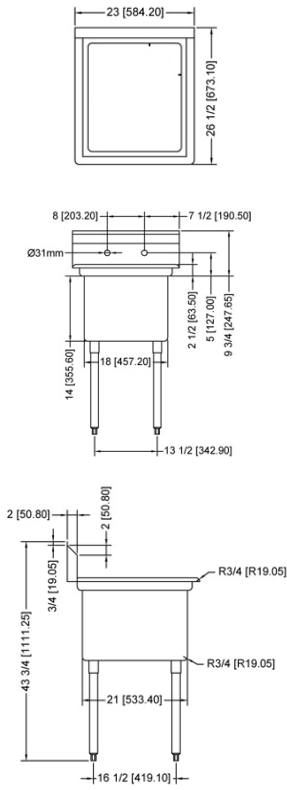

### TECHNICAL SPECIFICATION

ITEM NUMBER	DESCRIPTION	DIMENSIONS OF SINK	DRAIN BOARD	OVERALL DIMENSIONS	WEIGHT
22112	One tub sink with corner drain	18" x 18" x 11"	N/A	23" x 23 1/2" x 44"	32 lbs./ 14.5 kg
43761	One tub sink with center drain	457 x 457 x 279.4 mm	N/A	584 x 597 x 1117.6 mm	32 lbs./ 14.5 kg
25247	One tub sink with corner drain	18" x 18" x 11"	Left	38 1/2" x 23 1/2" x 44"	60 lbs./ 27 kg
43760	One tub sink with center drain	457 x 457 x 279.4 mm			
25248	One tub sink with corner drain	18" x 18" x 11" /	Right	38 1/2" x 23 1/2" x 44"	60 lbs./ 27 kg
43762	One tub sink with center drain	457 x 457 x 279.4 mm			
25249	One tub sink with corner drain	18" x 18" x 11"	2	54" x 23 1/2" x 44"	69 lbs./ 31.3 kg
43759	One tub sink with center drain	457 x 457 x 279.4 mm			

## POT SINK - 18" x 21" x 14" ONE TUB SINK

**ONE TUB SINK WITHOUT DRAIN BOARD**

**ONE TUB SINK WITH LEFT DRAIN BOARD**

**ONE TUB SINK WITH RIGHT DRAIN BOARD**

**ONE TUB SINK WITH TWO DRAIN BOARD**

### TECHNICAL SPECIFICATION

ITEM NUMBER	DESCRIPTION	DIMENSIONS OF SINK	DRAIN BOARD	OVERALL DIMENSIONS	WEIGHT
25262	One tub sink with corner drain	18" x 21" x 14"/ 457 x 533 x 355.6 mm	N/A	23" x 26 1/2" x 44"/ 584 x 673 x 1117.6 mm	53 lbs./ 24 kg
43772	One tub sink with center drain				
25263	One tub sink with corner drain	18" x 21" x 14"/ 457 x 533 x 355.6 mm	Left	38 1/2" x 26 1/2" x 44"/ 978 x 673 x 1117.6 mm	62 lbs./ 28 kg
43771	One tub sink with center drain				
25264	One tub sink with corner drain	18" x 21" x 14"/ 457 x 533 x 355.6 mm	Right	38 1/2" x 26 1/2" x 44"/ 978 x 673 x 1117.6 mm	62 lbs./ 28 kg
43773	One tub sink with center drain				
25265	One tub sink with corner drain	18" x 21" x 14"/ 457 x 533 x 355.6 mm	2	54" x 26 1/2" x 44"/ 1371.6 x 673 x 1117.6 mm	71 lbs./ 32 kg
43774	One tub sink with center drain				