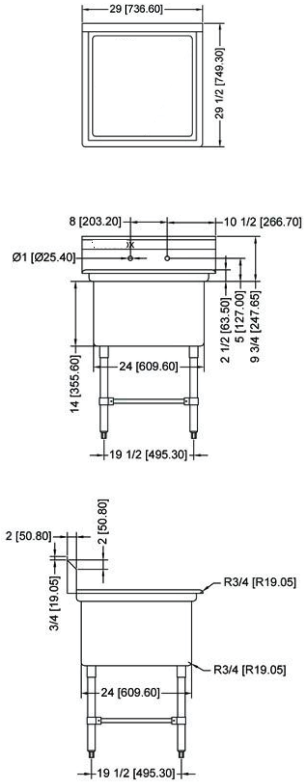

ONE TUB SINK WITHOUT DRAIN BOARD