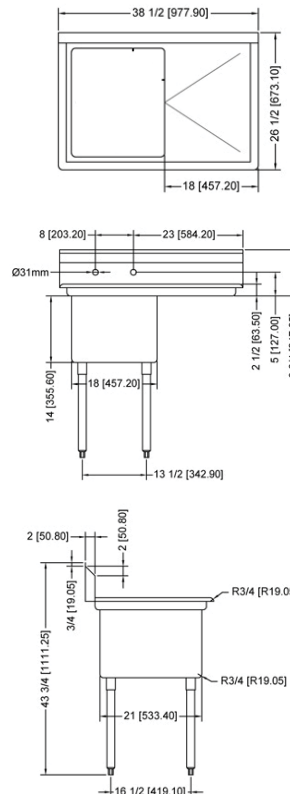

### TECHNICAL SPECIFICATION

ITEM NUMBER	DESCRIPTION	DIMENSIONS OF SINK	DRAIN BOARD	OVERALL DIMENSIONS	WEIGHT
22112	One tub sink with corner drain	18" x 18" x 11"	N/A	23" x 23 1/2" x 44"	32 lbs./ 14.5 kg
43761	One tub sink with center drain	457 x 457 x 279.4 mm	N/A	584 x 597 x 1117.6 mm	32 lbs./ 14.5 kg
25247	One tub sink with corner drain	18" x 18" x 11"	Left	38 1/2" x 23 1/2" x 44"	60 lbs./ 27 kg
43760	One tub sink with center drain	457 x 457 x 279.4 mm			
25248	One tub sink with corner drain	18" x 18" x 11" /	Right	38 1/2" x 23 1/2" x 44"	60 lbs./ 27 kg
43762	One tub sink with center drain	457 x 457 x 279.4 mm			
25249	One tub sink with corner drain	18" x 18" x 11"	2	54" x 23 1/2" x 44"	69 lbs./ 31.3 kg
43759	One tub sink with center drain	457 x 457 x 279.4 mm			

## POT SINK - 18" x 21" x 14" ONE TUB SINK

**ONE TUB SINK WITHOUT DRAIN BOARD**

**ONE TUB SINK WITH LEFT DRAIN BOARD**

**ONE TUB SINK WITH RIGHT DRAIN BOARD**

**ONE TUB SINK WITH TWO DRAIN BOARD**

### TECHNICAL SPECIFICATION

ITEM NUMBER	DESCRIPTION	DIMENSIONS OF SINK	DRAIN BOARD	OVERALL DIMENSIONS	WEIGHT
25262	One tub sink with corner drain	18" x 21" x 14"/ 457 x 533 x 355.6 mm	N/A	23" x 26 1/2" x 44"/ 584 x 673 x 1117.6 mm	53 lbs./ 24 kg
43772	One tub sink with center drain				
25263	One tub sink with corner drain	18" x 21" x 14"/ 457 x 533 x 355.6 mm	Left	38 1/2" x 26 1/2" x 44"/ 978 x 673 x 1117.6 mm	62 lbs./ 28 kg
43771	One tub sink with center drain				
25264	One tub sink with corner drain	18" x 21" x 14"/ 457 x 533 x 355.6 mm	Right	38 1/2" x 26 1/2" x 44"/ 978 x 673 x 1117.6 mm	62 lbs./ 28 kg
43773	One tub sink with center drain				
25265	One tub sink with corner drain	18" x 21" x 14"/ 457 x 533 x 355.6 mm	2	54" x 26 1/2" x 44"/ 1371.6 x 673 x 1117.6 mm	71 lbs./ 32 kg
43774	One tub sink with center drain				