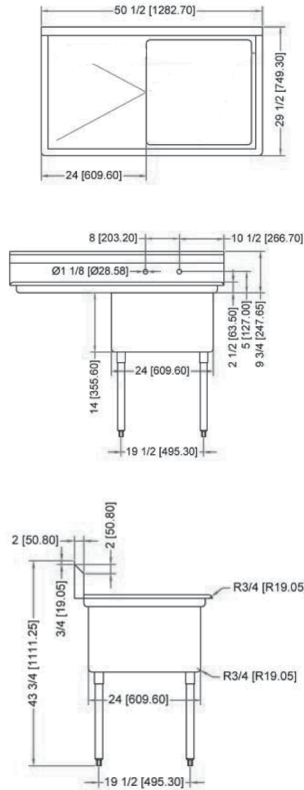

ONE TUB SINK WITH LEFT DRAIN BOARD